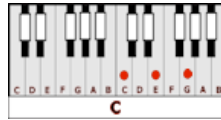

BABY I NEED YOUR LOVIN – Johnny Rivers (G)

GUITAR / KEYBOARD CHORDS:

G= 320003

F= xx3211

C= x32010

Am= xo2210

INTRO: G F X3

Oh..oh..oh..oh

G C G C
Baby, I need your lovin'...baby, I need your lovin',
G C G C
Although you're never near...your voice I often hear.
G C G C
Another day, another night...I long to hold you tight,
G C
'cause I'm so lonely.

F G C Am
ENDING CHORUS: Baby, I need your lovin'...got...to have all your lovin'.
F G C Am
Baby, I need your lovin'...got...to have all your lovin'.
F G C Am
 (begin rapid fade out) **Baby, I need your lovin'...got...to have all your lovin'.**