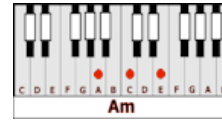

BABY I NEED YOUR LOVIN – Johnny Rivers (G)

GUITAR / KEYBOARD CHORDS:

G= 320003

F= xx3211

C= x32010

Am= xo2210

INTRO: G F X3

Oh..oh..oh..oh